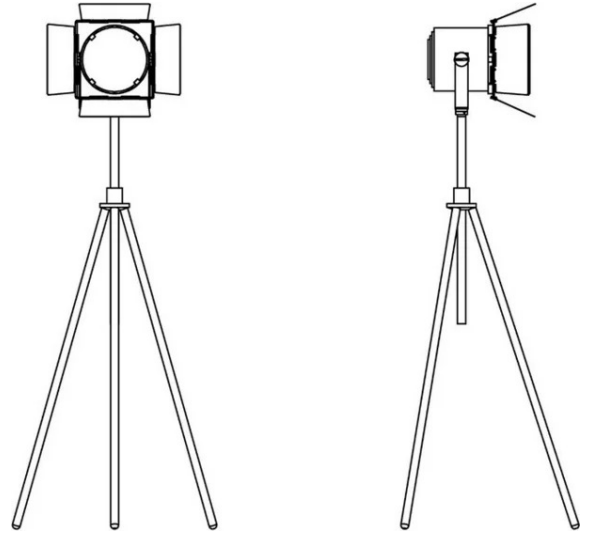

Faretto Spottò

Emiliana Martinelli

Studio Foa

Typology Floor
Utilisation Indoor

colors

29 W 2010 lm

direct light

Standing lamp, with tripod support in metal, with adjustable height. Swivel reflector direct/indirect light in painted aluminium with swivel wiring wings. LED light source integrated. Complete with electronic driver.

Family	Faretto Spottò
Typology	Floor
Utilisation	Indoor

Dimensions

Height	170/240 cm
Profondità	27/43 cm
Diameter	24 cm
Power supply cable length	250 cm
Weight	12.1 Kg

Materials

Power unit	Included	Watt	29 W
Mounting Power Supply	Indoor	Lumen	2010 lm
Power supply	Electronic power supply	CRI	>80
Dimming	Remote control	Duration	50000 h